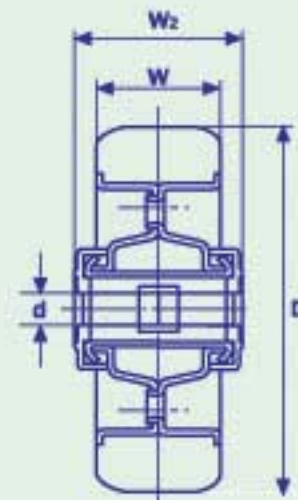

SG Wheels Series 車輪系列

TPU-OM Wheel Series

型號尺寸 MODEL	D mm	W mm	W2 mm	d mm	↓ kg
TPU 2 1/2" OM	65	25	33	8	50
TPU 3" OM	75	32	33	9.5	80
TPU 4" OM	100	32	40	9.5	100
TPU 5" OM	125	32	40	9.5	120

RU-OE Wheel Series

型號尺寸 MODEL	D mm	W mm	W2 mm	d mm	↓ kg
RS 3" OE	75	25	38	9.5	50
RS 4" OE	100	25	38	9.5	60
RS 5" OE	125	25	38	12	70
RS 6" OE	150	30	38	12	150
RS 8" OE	200	35	40	12	250

TPR-OX Wheel Series

型號尺寸 MODEL	D mm	W mm	W2 mm	d mm	↓ kg
TPR 2" OX	50	22	24	6	30
TPR 3" OX	75	25	32	8	50
TPR 4" OX	100	25	32	8	70
TPR 5" OX	125	25	32	8	80

SR-OX Wheel Series

型號尺寸 MODEL	D mm	W mm	W2 mm	d mm	↓ kg
SR 1" OX	25	12	14	4	30
SR 2" OX	50	22	24	6	40
SR 2" OX-1	50	28	28	8	60
SR 2 1/2" OX	60	25	28	8	70
SR 3" OX	75	32	38	3/8"	95
SR 4" OX	100	32	38	3/8"	100
SR 5" OX	125	32	38	3/8"	125