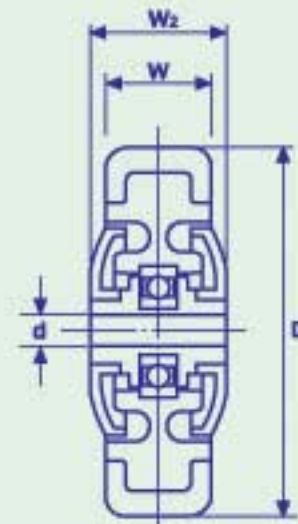

SG Wheels Series 車輪系列

TPU-OM Wheel Series

型號尺寸 MODEL	D mm	W mm	W2 mm	d mm	↓ kg
TPU 2 1/2" OM	65	25	33	8	50
TPU 3" OM	75	32	33	9.5	80
TPU 4" OM	100	32	40	9.5	100
TPU 5" OM	125	32	40	9.5	120

RU-OE Wheel Series

型號尺寸 MODEL	D mm	W mm	W2 mm	d mm	↓ kg
RS 3" OE	75	25	38	9.5	50
RS 4" OE	100	25	38	9.5	60
RS 5" OE	125	25	38	12	70
RS 6" OE	150	30	38	12	150
RS 8" OE	200	35	40	12	250

TPR-OX Wheel Series

型號尺寸 MODEL	D mm	W mm	W2 mm	d mm	↓ kg
TPR 2" OX	50	22	24	6	30
TPR 3" OX	75	25	32	8	50
TPR 4" OX	100	25	32	8	70
TPR 5" OX	125	25	32	8	80

SR-OX Wheel Series

型號尺寸 MODEL	D mm	W mm	W2 mm	d mm	↓ kg
SR 1" OX	25	12	14	4	30
SR 2" OX	50	22	24	6	40
SR 2" OX-1	50	28	28	8	60
SR 2 1/2" OX	60	25	28	8	70
SR 3" OX	75	32	38	3/8"	95
SR 4" OX	100	32	38	3/8"	100
SR 5" OX	125	32	38	3/8"	125