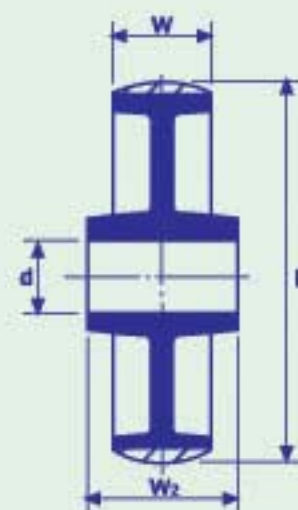

SG Wheels Series 車輪系列

TPU-OM Wheel Series

型號尺寸 MODEL	D mm	W mm	W2 mm	d mm	↓ kg
TPU 2 1/2" OM	65	25	33	8	50
TPU 3" OM	75	32	33	9.5	80
TPU 4" OM	100	32	40	9.5	100
TPU 5" OM	125	32	40	9.5	120

RU-OE Wheel Series

型號尺寸 MODEL	D mm	W mm	W2 mm	d mm	↓ kg
RS 3" OE	75	25	38	9.5	50
RS 4" OE	100	25	38	9.5	60
RS 5" OE	125	25	38	12	70
RS 6" OE	150	30	38	12	150
RS 8" OE	200	35	40	12	250

TPR-OX Wheel Series

型號尺寸 MODEL	D mm	W mm	W2 mm	d mm	↓ kg
TPR 2" OX	50	22	24	6	30
TPR 3" OX	75	25	32	8	50
TPR 4" OX	100	25	32	8	70
TPR 5" OX	125	25	32	8	80

SR-OX Wheel Series

型號尺寸 MODEL	D mm	W mm	W2 mm	d mm	↓ kg
SR 1" OX	25	12	14	4	30
SR 2" OX	50	22	24	6	40
SR 2" OX-1	50	28	28	8	60
SR 2 1/2" OX	60	25	28	8	70
SR 3" OX	75	32	38	3/8"	95
SR 4" OX	100	32	38	3/8"	100
SR 5" OX	125	32	38	3/8"	125